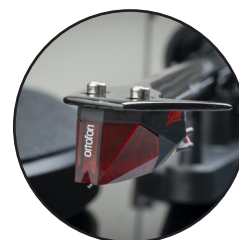

D  
E  
B  
U  
T  
**E**

Hand-made in EU!

Carbon tonearm incl.  
pre-adjusted Ortofon 2M Red

# Debut **E** Carbon

The entry into HiFi with carbon tonearm

UVP 499€ (inkl. MwSt.)

- Quality hand-made in Europe
- 8,6" one-piece carbon fiber tonearm
- Pre-adjusted Ortofon 2M Red cartridge
- Electronic speed switch on the bottom
- High quality MDF chassis
- Available in high gloss black, white and walnut finish
- Precision belt drive
- Heavy steel platter
- Semi-symmetrical cable with metal connectors
- Gold plated RCA connectors
- Silicon-damped tonearm lift
- Dust cover & felt mat included

Walnut: 

High gloss: 

**Speed:** 33, 45/(78) (electronic speed change)

**Drive principle:** belt drive

**Platter:** 300mm, 1.7kg heavy steel platter with felt mat

**Platter bearing:** high precision stainless steel axle in bronze bushing